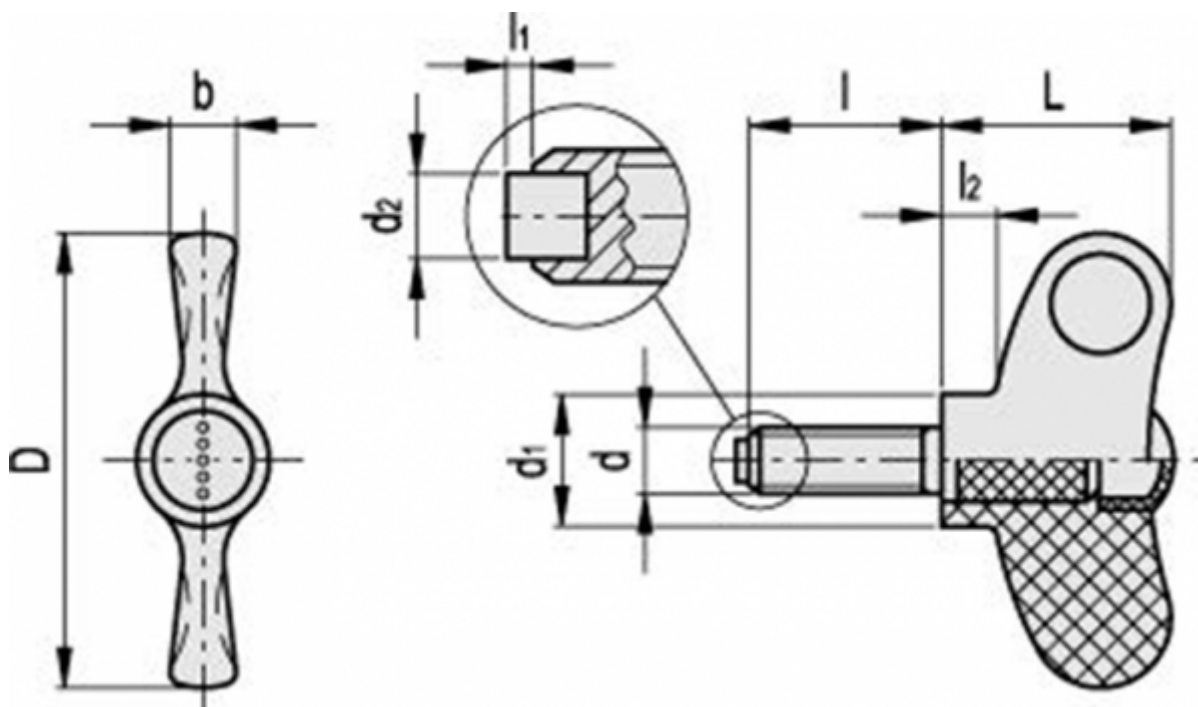

Article number: 23022246861

Description: Wing screw with bolt EWN.70-SST-p-M10x30-PO-C1

Measures

b = 10

D = 70

d = 10

d1 = 20

l = 30

l1 = 2

l2 = 8

L = 36

Weight in (g) = 47